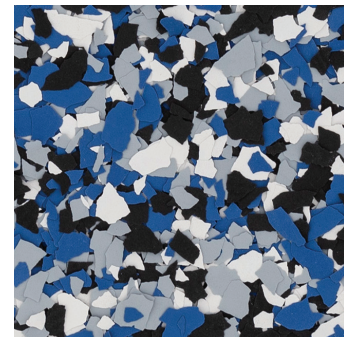

DECO FLAKE - 1/4" FLAKE

RESILIENT DECORATIVE FLOORING

Deco Flake systems combine multi-colored vinyl chips with resin to bring depth and interest to floor designs. The chips can be fully broadcast or lightly sprinkled as an accent. These affordable, attractive and customizable resinous floor solutions are ideal for educational, healthcare, retail and other commercial environments.

COOL BLENDS

Snowy Blizzard

Modern Camo

Pebbled Path

Star Seeker

Crashing Wave

Crescent Moon

Eclipse

Evening

Blue Shadow

Rebel Blue

Sapphire Velvet

Celestial

This reproduction approximates the actual color. Factors such as the type of product, degree of gloss, texture, size and shape of area, lighting, heat, or method of application may cause color variance. Substituting other manufacturers' colors may not be representative of our blends. Contact your Sherwin-Williams representative for details.