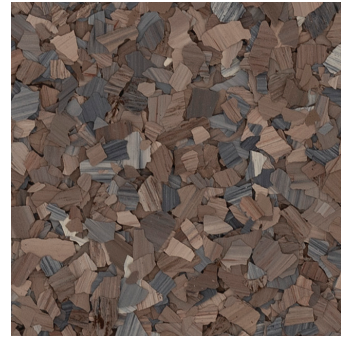

DECO FLAKE - 1/4" FLAKE

RESILIENT DECORATIVE FLOORING

Deco Flake systems combine multi-colored vinyl chips with resin to bring depth and interest to floor designs. The chips can be fully broadcast or lightly sprinkled as an accent. These affordable, attractive and customizable resinous floor solutions are ideal for educational, healthcare, retail and other commercial environments.

Evening

Blue Shadow

Rebel Blue

Sapphire Velvet

Celestial

This reproduction approximates the actual color. Factors such as the type of product, degree of gloss, texture, size and shape of area, lighting, heat, or method of application may cause color variance. Substituting other manufacturers' colors may not be representative of our blends. Contact your Sherwin-Williams representative for details.

United States & Canada

sherwin-williams.com/resin-flooring
swflooring@sherwin.com

DECO FLAKE - 1/4" FLAKE

RESILIENT DECORATIVE FLOORING

WARM BLENDS

Desert Mirage

River Rock

Milky Way

Hickory

Pyrite

Velvet Feather

Ground Hazelnut

Mocha

This reproduction approximates the actual color. Factors such as the type of product, degree of gloss, texture, size and shape of area, lighting, heat, or method of application may cause color variance. Substituting other manufacturers' colors may not be representative of our blends. Contact your Sherwin-Williams representative for details.