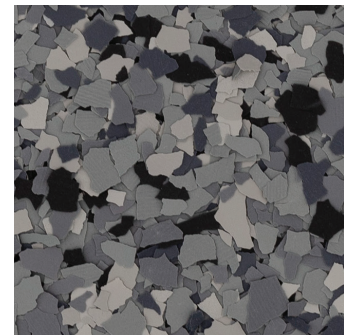

DECO FLAKE - 1/4" FLAKE

RESILIENT DECORATIVE FLOORING

Deco Flake systems combine multi-colored vinyl chips with resin to bring depth and interest to floor designs. The chips can be fully broadcast or lightly sprinkled as an accent. These affordable, attractive and customizable resinous floor solutions are ideal for educational, healthcare, retail and other commercial environments.

COOL BLENDS

Snowy Blizzard

Modern Camo

Pebbled Path

Star Seeker

Crashing Wave

Crescent Moon

Eclipse

Evening

Blue Shadow

Rebel Blue

Sapphire Velvet

Celestial

This reproduction approximates the actual color. Factors such as the type of product, degree of gloss, texture, size and shape of area, lighting, heat, or method of application may cause color variance. Substituting other manufacturers' colors may not be representative of our blends. Contact your Sherwin-Williams representative for details.