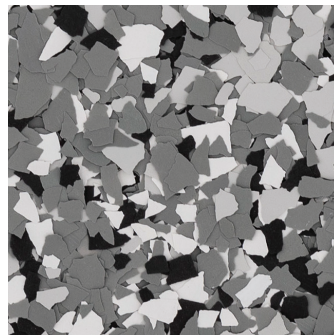

DECO FLAKE - 1/4" FLAKE

RESILIENT DECORATIVE FLOORING

Deco Flake systems combine multi-colored vinyl chips with resin to bring depth and interest to floor designs. The chips can be fully broadcast or lightly sprinkled as an accent. These affordable, attractive and customizable resinous floor solutions are ideal for educational, healthcare, retail and other commercial environments.

COOL BLENDS

Snowy Blizzard

Modern Camo

Pebbled Path

Star Seeker

Crashing Wave

Crescent Moon

Eclipse

Evening

Blue Shadow

Rebel Blue

Sapphire Velvet

Celestial

This reproduction approximates the actual color. Factors such as the type of product, degree of gloss, texture, size and shape of area, lighting, heat, or method of application may cause color variance. Substituting other manufacturers' colors may not be representative of our blends. Contact your Sherwin-Williams representative for details.