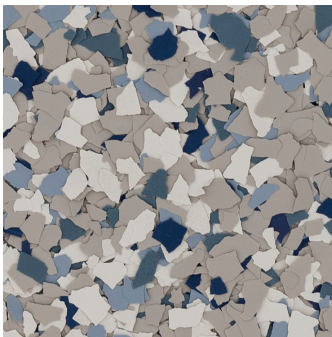

DECO FLAKE - 1/4" FLAKE

RESILIENT DECORATIVE FLOORING

Deco Flake systems combine multi-colored vinyl chips with resin to bring depth and interest to floor designs. The chips can be fully broadcast or lightly sprinkled as an accent. These affordable, attractive and customizable resinous floor solutions are ideal for educational, healthcare, retail and other commercial environments.

COOL BLENDS

Snowy Blizzard

Modern Camo

Pebbled Path

Star Seeker

Crashing Wave

Crescent Moon

Eclipse

Evening

Blue Shadow

Rebel Blue

Sapphire Velvet

Celestial

This reproduction approximates the actual color. Factors such as the type of product, degree of gloss, texture, size and shape of area, lighting, heat, or method of application may cause color variance. Substituting other manufacturers' colors may not be representative of our blends. Contact your Sherwin-Williams representative for details.