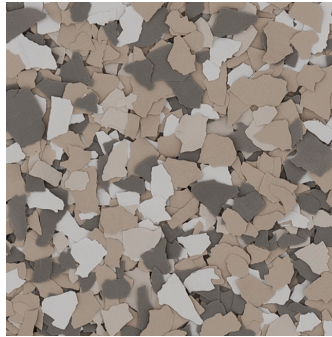

DECO FLAKE - 1/4" FLAKE

RESILIENT DECORATIVE FLOORING

Deco Flake systems combine multi-colored vinyl chips with resin to bring depth and interest to floor designs. The chips can be fully broadcast or lightly sprinkled as an accent. These affordable, attractive and customizable resinous floor solutions are ideal for educational, healthcare, retail and other commercial environments.

Evening

Blue Shadow

Rebel Blue

Sapphire Velvet

Celestial

This reproduction approximates the actual color. Factors such as the type of product, degree of gloss, texture, size and shape of area, lighting, heat, or method of application may cause color variance. Substituting other manufacturers' colors may not be representative of our blends. Contact your Sherwin-Williams representative for details.

United States & Canada

sherwin-williams.com/resin-flooring
swflooring@sherwin.com

DECO FLAKE - 1/4" FLAKE

RESILIENT DECORATIVE FLOORING

WARM BLENDS

Desert Mirage

River Rock

Milky Way

Hickory

Pyrite

Velvet Feather

Ground Hazelnut

Mocha

This reproduction approximates the actual color. Factors such as the type of product, degree of gloss, texture, size and shape of area, lighting, heat, or method of application may cause color variance. Substituting other manufacturers' colors may not be representative of our blends. Contact your Sherwin-Williams representative for details.