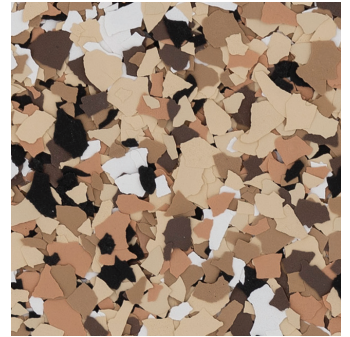

DECO FLAKE - 1/4" FLAKE

RESILIENT DECORATIVE FLOORING

Deco Flake systems combine multi-colored vinyl chips with resin to bring depth and interest to floor designs. The chips can be fully broadcast or lightly sprinkled as an accent. These affordable, attractive and customizable resinous floor solutions are ideal for educational, healthcare, retail and other commercial environments.

Evening

Blue Shadow

Rebel Blue

Sapphire Velvet

Celestial

This reproduction approximates the actual color. Factors such as the type of product, degree of gloss, texture, size and shape of area, lighting, heat, or method of application may cause color variance. Substituting other manufacturers' colors may not be representative of our blends. Contact your Sherwin-Williams representative for details.

United States & Canada

sherwin-williams.com/resin-flooring
swflooring@sherwin.com

DECO FLAKE - 1/4" FLAKE

RESILIENT DECORATIVE FLOORING

WARM BLENDS

Desert Mirage

River Rock

Milky Way

Hickory

Pyrite

Velvet Feather

Ground Hazelnut

Mocha

This reproduction approximates the actual color. Factors such as the type of product, degree of gloss, texture, size and shape of area, lighting, heat, or method of application may cause color variance. Substituting other manufacturers' colors may not be representative of our blends. Contact your Sherwin-Williams representative for details.