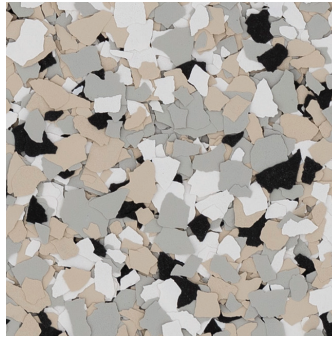

Evening

Blue Shadow

Rebel Blue

Sapphire Velvet

Celestial

This reproduction approximates the actual color. Factors such as the type of product, degree of gloss, texture, size and shape of area, lighting, heat, or method of application may cause color variance. Substituting other manufacturers' colors may not be representative of our blends. Contact your Sherwin-Williams representative for details.

United States & Canada

sherwin-williams.com/resin-flooring
swflooring@sherwin.com

DECO FLAKE - 1/4" FLAKE

RESILIENT DECORATIVE FLOORING

WARM BLENDS

Desert Mirage

River Rock

Milky Way

Hickory

Pyrite

Velvet Feather

Ground Hazelnut

Mocha

This reproduction approximates the actual color. Factors such as the type of product, degree of gloss, texture, size and shape of area, lighting, heat, or method of application may cause color variance. Substituting other manufacturers' colors may not be representative of our blends. Contact your Sherwin-Williams representative for details.