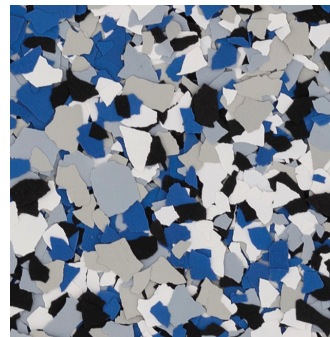

DECO FLAKE - 1/4" FLAKE

RESILIENT DECORATIVE FLOORING

Deco Flake systems combine multi-colored vinyl chips with resin to bring depth and interest to floor designs. The chips can be fully broadcast or lightly sprinkled as an accent. These affordable, attractive and customizable resinous floor solutions are ideal for educational, healthcare, retail and other commercial environments.

COOL BLENDS

Snowy Blizzard

Modern Camo

Pebbled Path

Star Seeker

Crashing Wave

Crescent Moon

Eclipse

Evening

Blue Shadow

Rebel Blue

Sapphire Velvet

Celestial

This reproduction approximates the actual color. Factors such as the type of product, degree of gloss, texture, size and shape of area, lighting, heat, or method of application may cause color variance. Substituting other manufacturers' colors may not be representative of our blends. Contact your Sherwin-Williams representative for details.