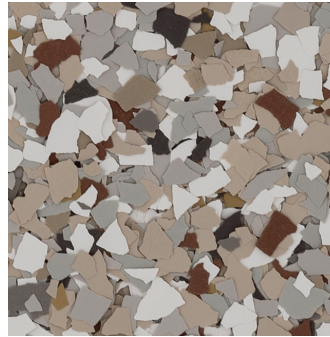

Evening

Blue Shadow

Rebel Blue

Sapphire Velvet

Celestial

This reproduction approximates the actual color. Factors such as the type of product, degree of gloss, texture, size and shape of area, lighting, heat, or method of application may cause color variance. Substituting other manufacturers' colors may not be representative of our blends. Contact your Sherwin-Williams representative for details.

United States & Canada

sherwin-williams.com/resin-flooring
swflooring@sherwin.com

DECO FLAKE - 1/4" FLAKE

RESILIENT DECORATIVE FLOORING

WARM BLENDS

Desert Mirage

River Rock

Milky Way

Hickory

Pyrite

Velvet Feather

Ground Hazelnut

Mocha

This reproduction approximates the actual color. Factors such as the type of product, degree of gloss, texture, size and shape of area, lighting, heat, or method of application may cause color variance. Substituting other manufacturers' colors may not be representative of our blends. Contact your Sherwin-Williams representative for details.