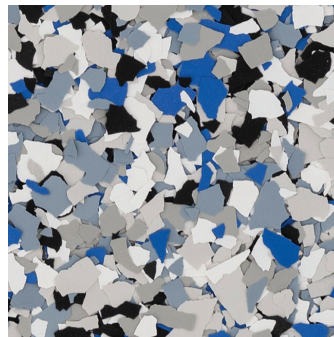

DECO FLAKE - 1/4" FLAKE

RESILIENT DECORATIVE FLOORING

Deco Flake systems combine multi-colored vinyl chips with resin to bring depth and interest to floor designs. The chips can be fully broadcast or lightly sprinkled as an accent. These affordable, attractive and customizable resinous floor solutions are ideal for educational, healthcare, retail and other commercial environments.

COOL BLENDS

Snowy Blizzard

Modern Camo

Pebbled Path

Star Seeker

Crashing Wave

Crescent Moon

Eclipse

Evening

Blue Shadow

Rebel Blue

Sapphire Velvet

Celestial

This reproduction approximates the actual color. Factors such as the type of product, degree of gloss, texture, size and shape of area, lighting, heat, or method of application may cause color variance. Substituting other manufacturers' colors may not be representative of our blends. Contact your Sherwin-Williams representative for details.